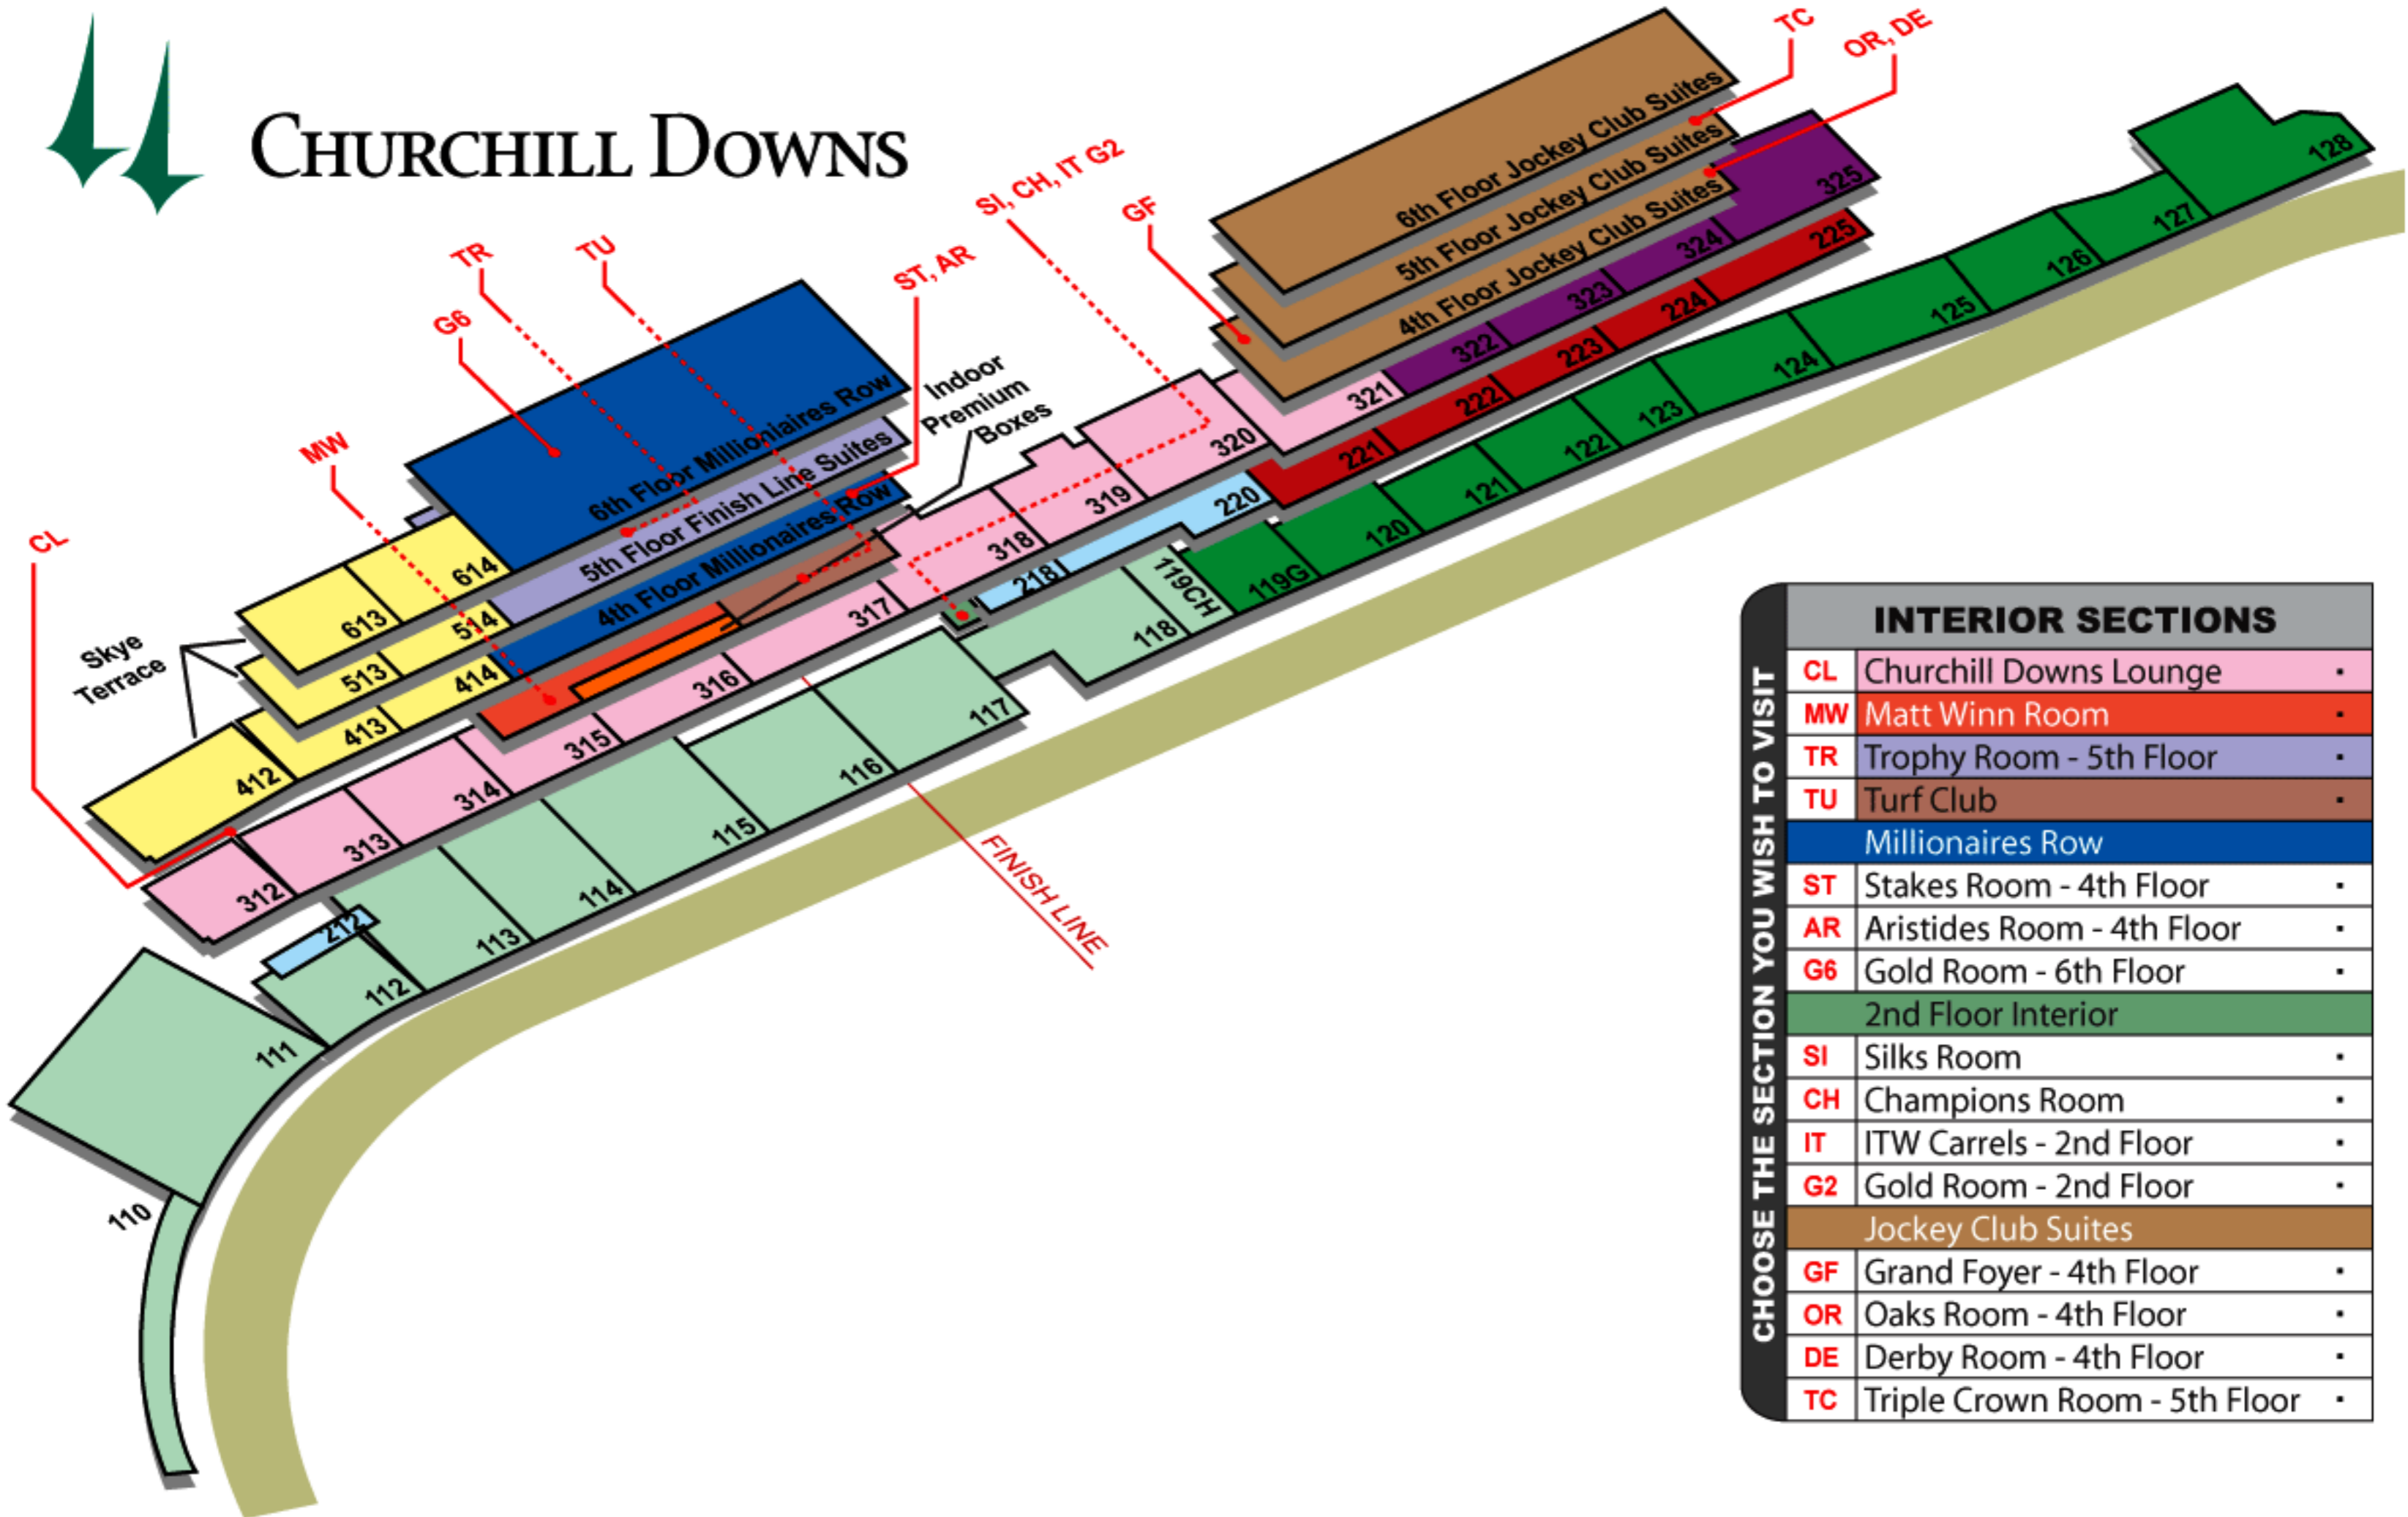

CHURCHILL DOWNS

INTERIOR SECTIONS	
CL	Churchill Downs Lounge •
MW	Matt Winn Room •
TR	Trophy Room - 5th Floor •
TU	Turf Club •
Millionaires Row	
ST	Stakes Room - 4th Floor •
AR	Aristides Room - 4th Floor •
G6	Gold Room - 6th Floor •
2nd Floor Interior	
SI	Silks Room •
CH	Champions Room •
IT	ITW Carrels - 2nd Floor •
G2	Gold Room - 2nd Floor •
Jockey Club Suites	
GF	Grand Foyer - 4th Floor •
OR	Oaks Room - 4th Floor •
DE	Derby Room - 4th Floor •
TC	Triple Crown Room - 5th Floor •

CHOOSE THE SECTION YOU WISH TO VISIT